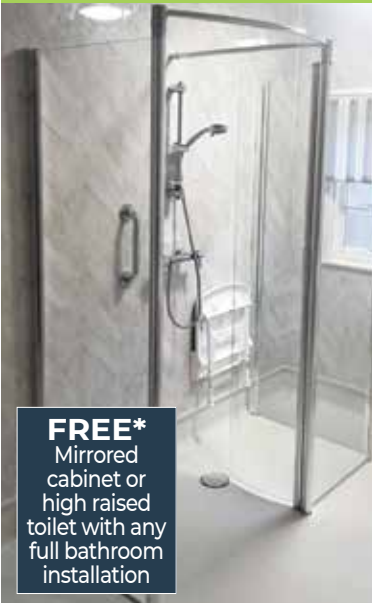

- Easy accessible wet room showering
- Rapid bath out walk-in shower conversions
- Back to a warm deep soak with a walk-in bath
- Making bathing safer with simple changes; Grab rails, shower seats, raised WCs & slip resistant safety flooring
- Council (DFG), SSAFA and charity grants quotes available
- Discounts for over 60s and ex-service personnel